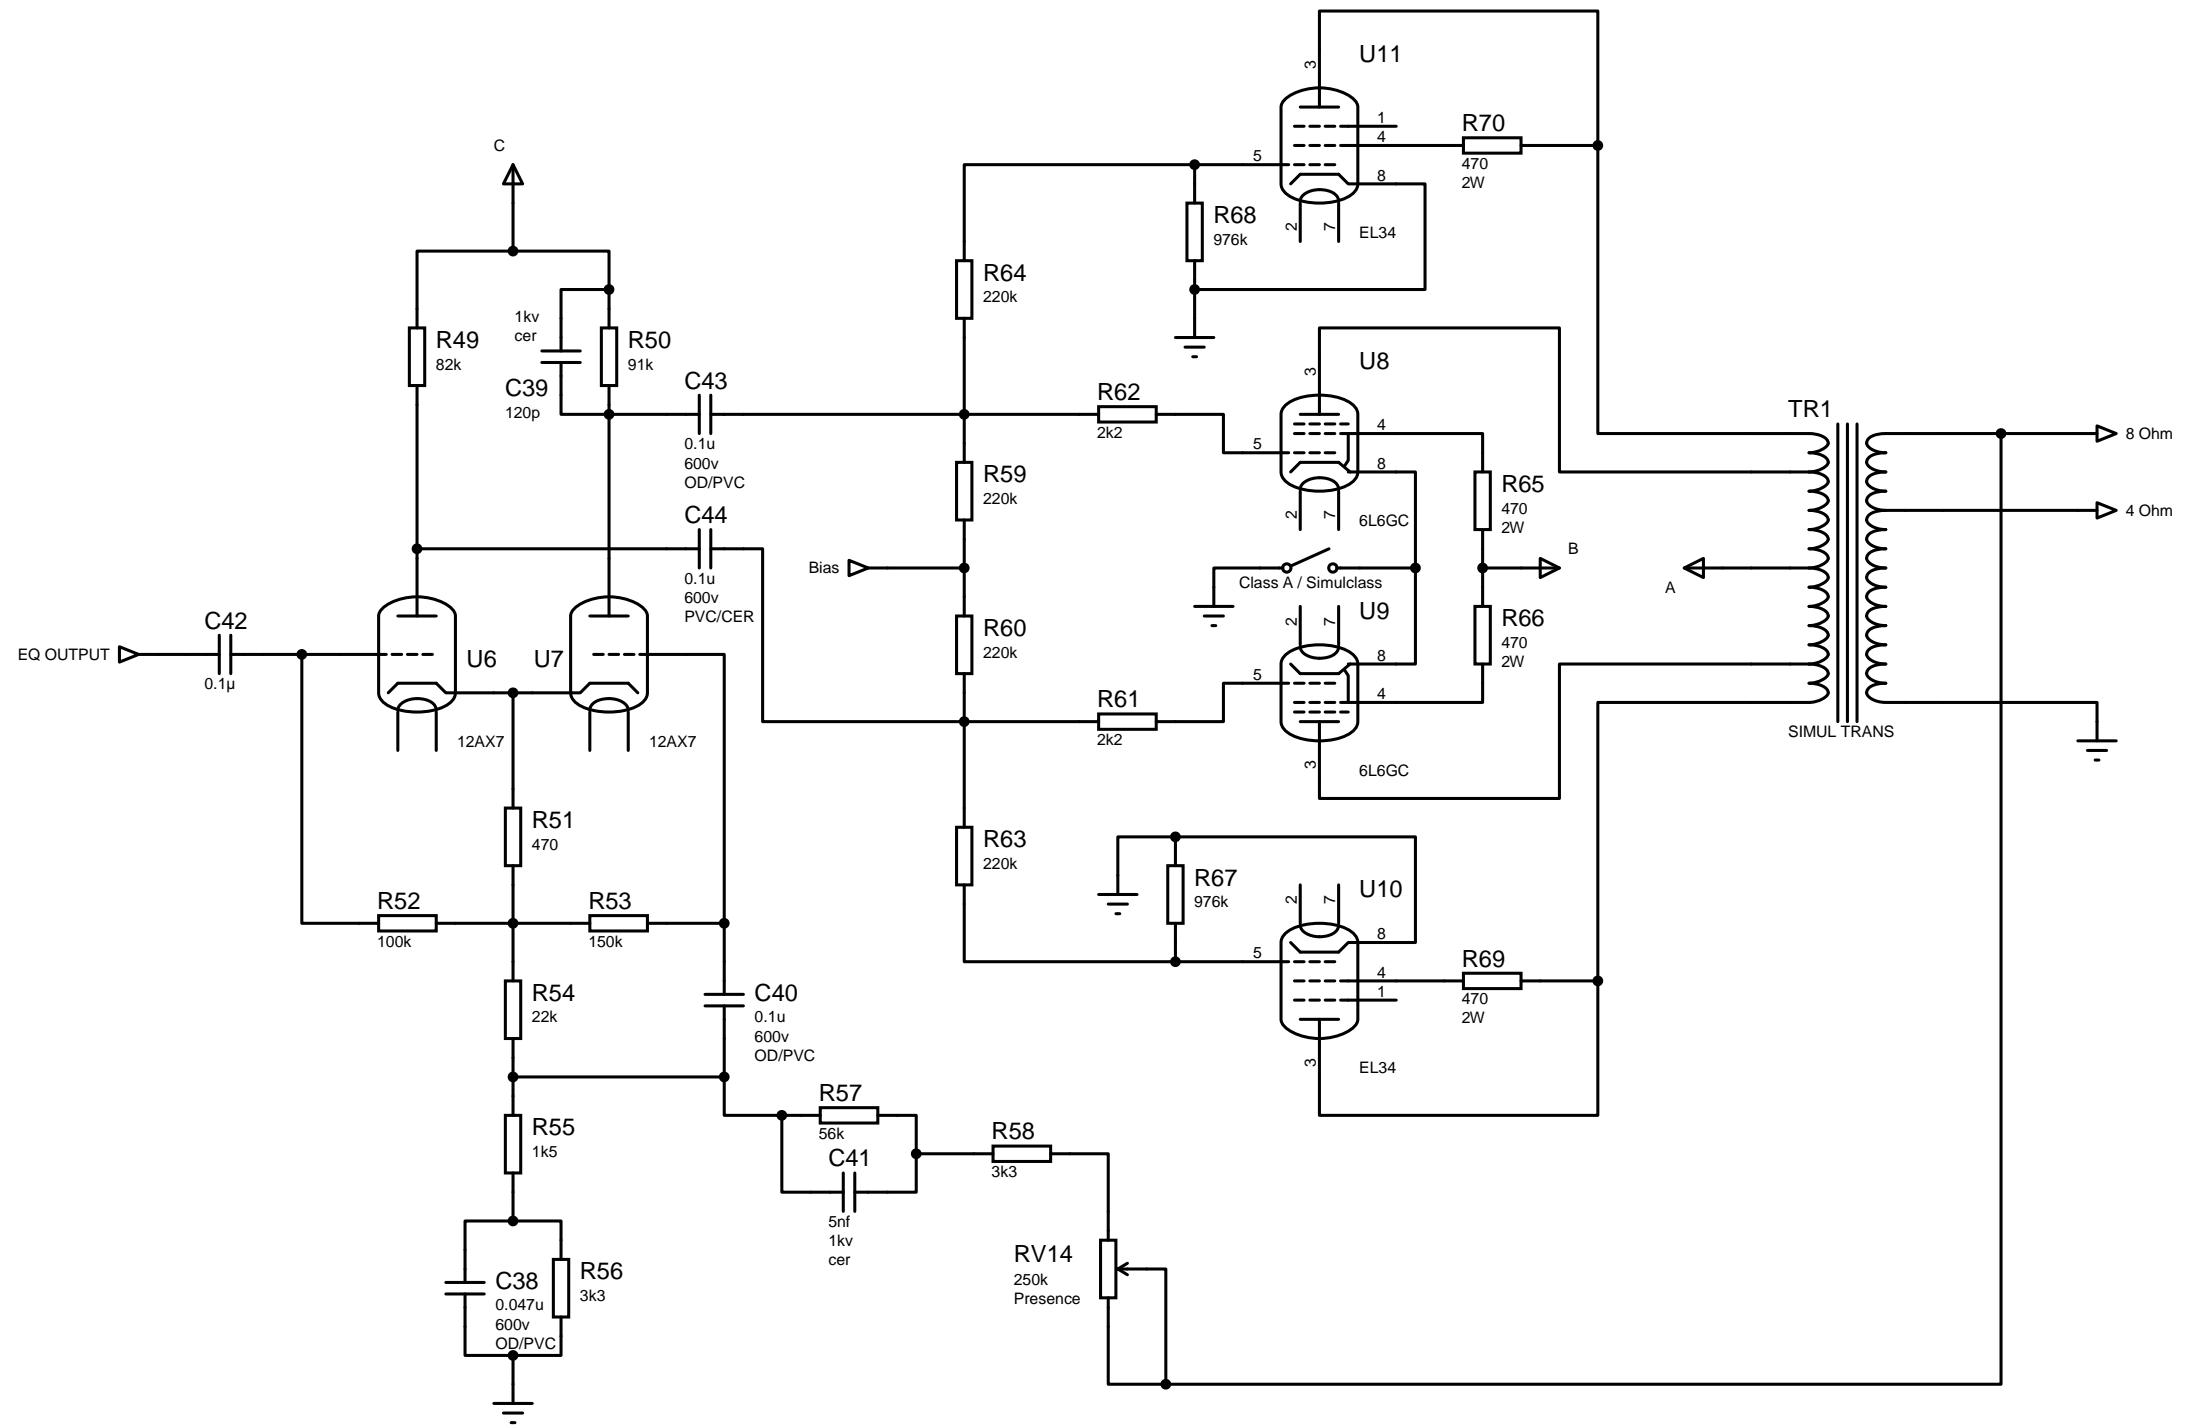

Verified By 'Joey' and 'the_haunted' at sloclone forums

* Caps differ from amp to amp.
Preamp is usually Mallory PVC / 715P & Ceramic
Power amp is usually Sprague 715p / 225p & Ceramic

FILE NAME: Mesa MK2C+.DSN
DESIGN TITLE: MK2C+
PATH: sloclone.yesterdaysrevolt.com

Dano
The Haunted

DATE: 9/11/2009
PAGE: 1 of 4
TIME: 9:28:11 p.m.

REV: 1.20

FILE NAME: Mesa MK2C+.DSN

DESIGN TITLE: MK2C+

PATH: slocione.yesterdaysrevolt.com

Dano

BY: The Haunted