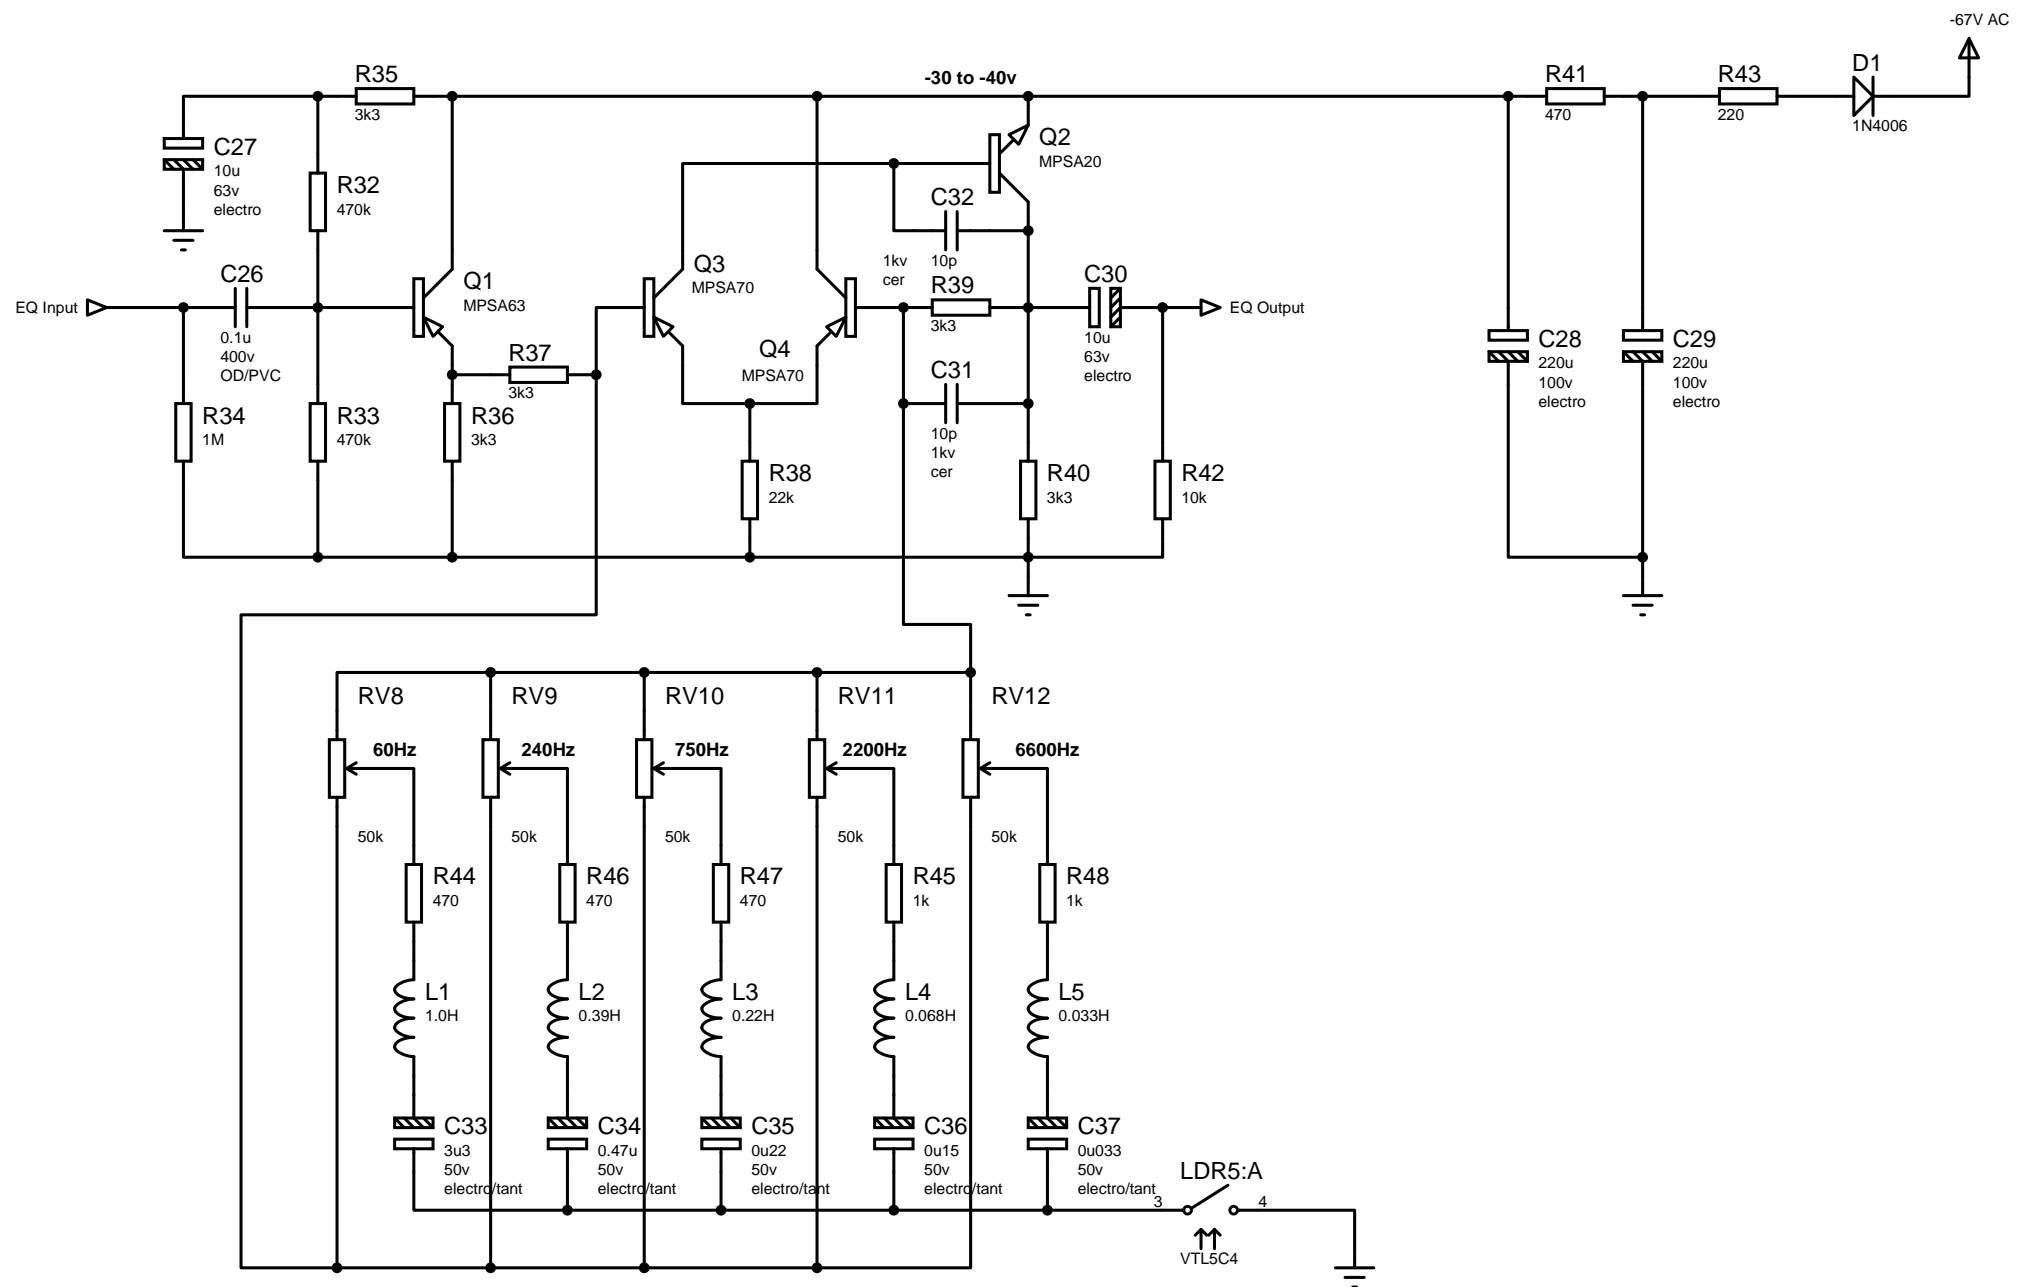

Verified By 'Joey' and 'the_haunted' at sloclone forums

* Caps differ from amp to amp.
Preamp is usually Mallory PVC / 715P & Ceramic
Power amp is usually Sprague 715p / 225p & Ceramic

FILE NAME: Mesa MK2C+.DSN
DESIGN TITLE: MK2C+
PATH: sloclone.yesterdaysrevolt.com

Dano
The Haunted

DATE: 9/11/2009
PAGE: 1 of 4
TIME: 9:28:11 p.m.

REV: 1.20

FILE NAME: Mesa MK2C+.DSN

DESIGN TITLE: MK2C+

PATH: slocione.yesterdaysrevolt.com

Dano

BY: The Haunted