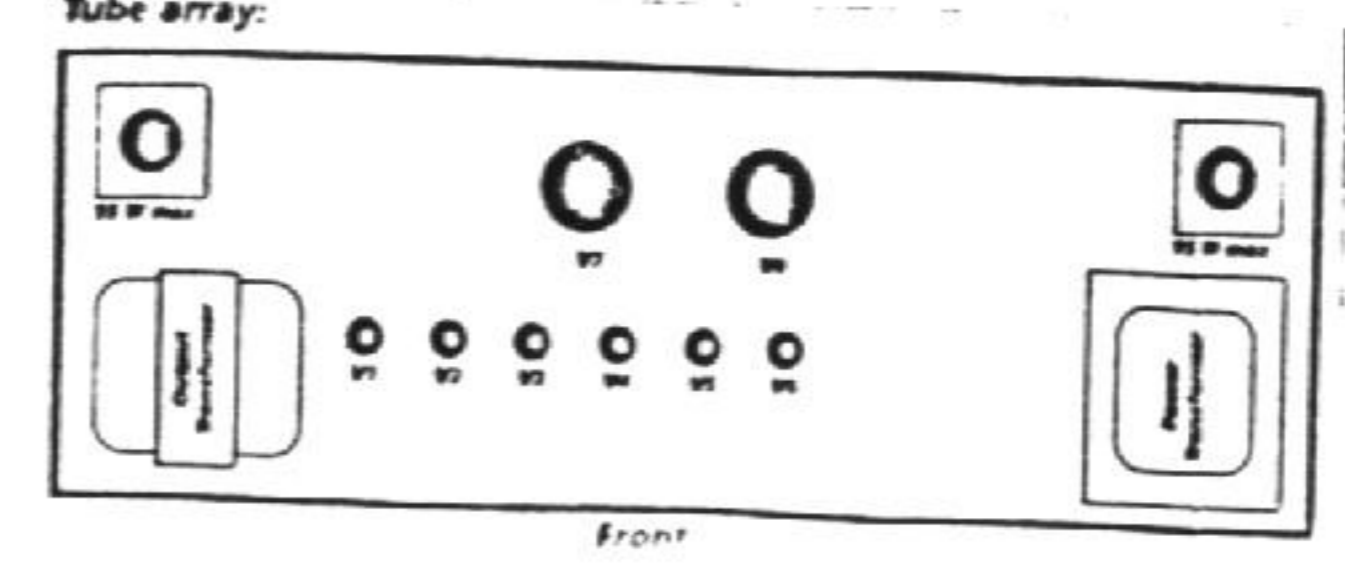

- Tubes:**  
 V1 → ECC83/12AX7 F.Q.  
 V2, V4 → ECC83/12AX7 selected  
 V3, V5, V6 → ECC83/12AX7 standard  
 V7, V8 → 6550 matched sets
- Fuses:**  
 AC mains: 230 Volts 100 and 120Volts  
 external 2.5 AM 5 AM (medium)  
 internal 3.15 AT 6.3 AT (slow)  
 2 x 315 mA

**BIAS ADJUSTMENT:**  
 DC-VOLTAGE between point A and B:  
 approx. 0,8 - 1,2 Volts

**ENGL**  
 SAVAGE 120