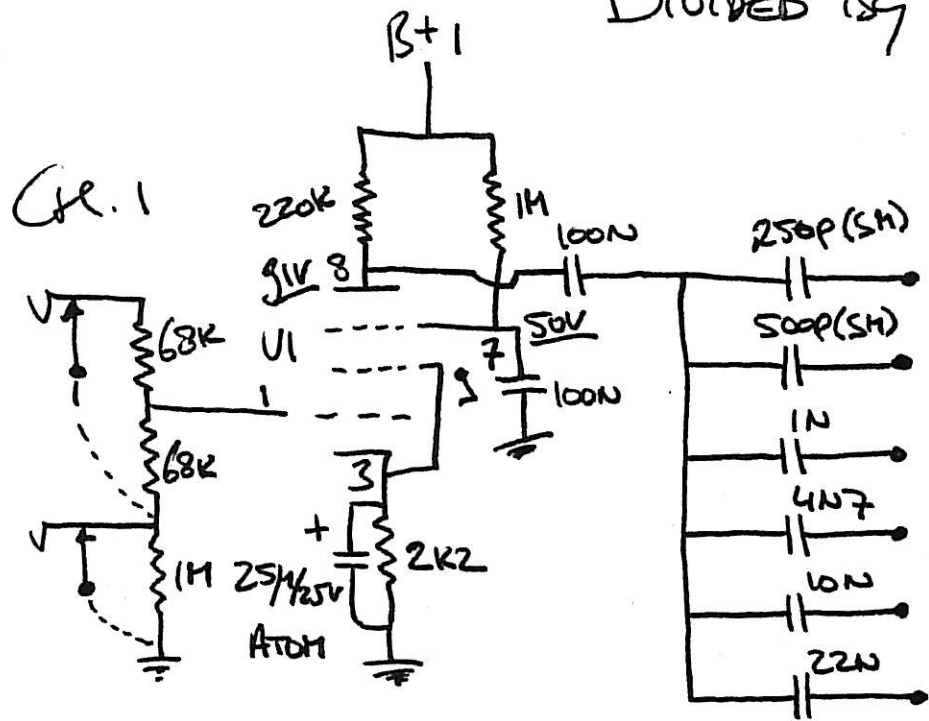

Divided By 13 FTR 37

Drawn 3-3-2008
 By E. THOMEN; www.EDSCUSTOMSHOP.COM

6 pos. ROTARY
 SWITCH (ALPHA)
TONE