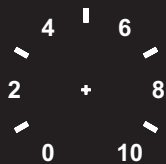

VOLUME

BASS

MIDDLE

TREBLE

GAIN

F-800