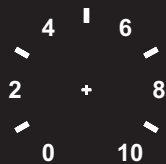

VOLUME

BASS

MIDDLE

TREBLE

GAIN

F-800