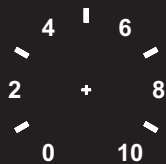

VOLUME

BASS

MIDDLE

TREBLE

GAIN

F-800