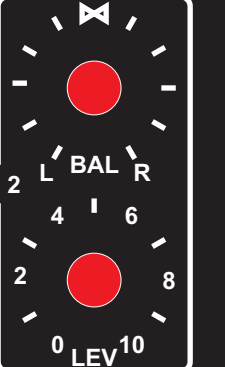

μ-AMP / SPEAKER SIMULATOR / MIXER

POWERAMP

IN LEVEL

DEPTH

PRESENCE

SIM

IN LEVEL

POWER