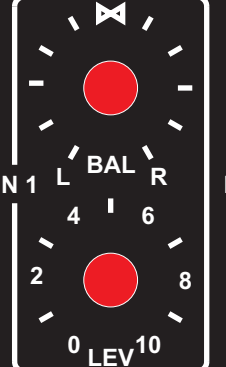

μ-AMP / SPEAKER SIMULATOR / MIXER

POWERAMP

IN LEVEL

DEPTH

PRESENCE

SIM

IN LEVEL

POWER