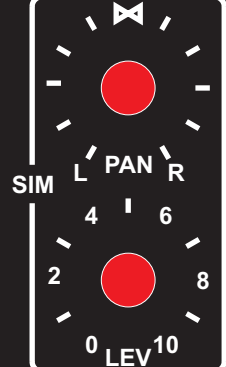

μ-AMP / SPEAKER SIMULATOR / MIXER

POWERAMP

IN LEVEL

DEPTH

PRESENCE

SIM

IN LEVEL

POWER