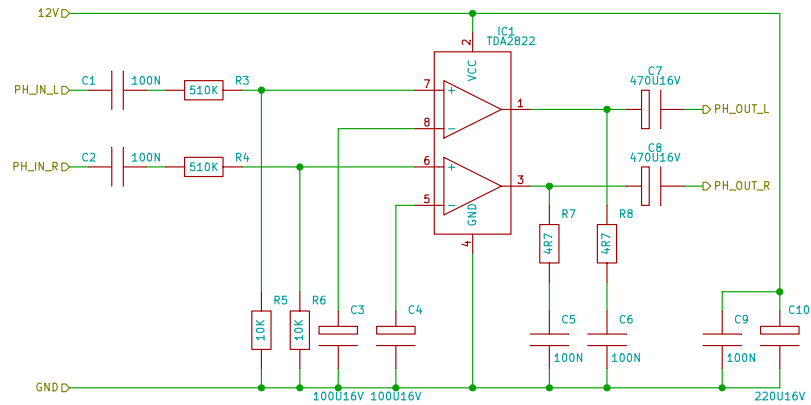

File: Mixer.sch		
Sheet: /		
Title:		
Size: A4	Date: 31 oct 2012	Rev:
KiCad E.D.A.	eeschema (2012-01-19 BZR 3256)-stable	Id: 1/3

File: mix.sch		Sheet: /mix/	
Title:			
Size: A4	Date: 31 oct 2012		Rev:
KiCad E.D.A. eeschema (2012-01-19 BZR 3256)-stable			Id: 2/3

File: phoneamp.sch		
Sheet: /phoneamp/		
Title:		
Size: A4	Date: 31 oct 2012	Rev:
KiCad E.D.A. eeschema (2012-01-19 BZR 3256)-stable		Id: 3/3