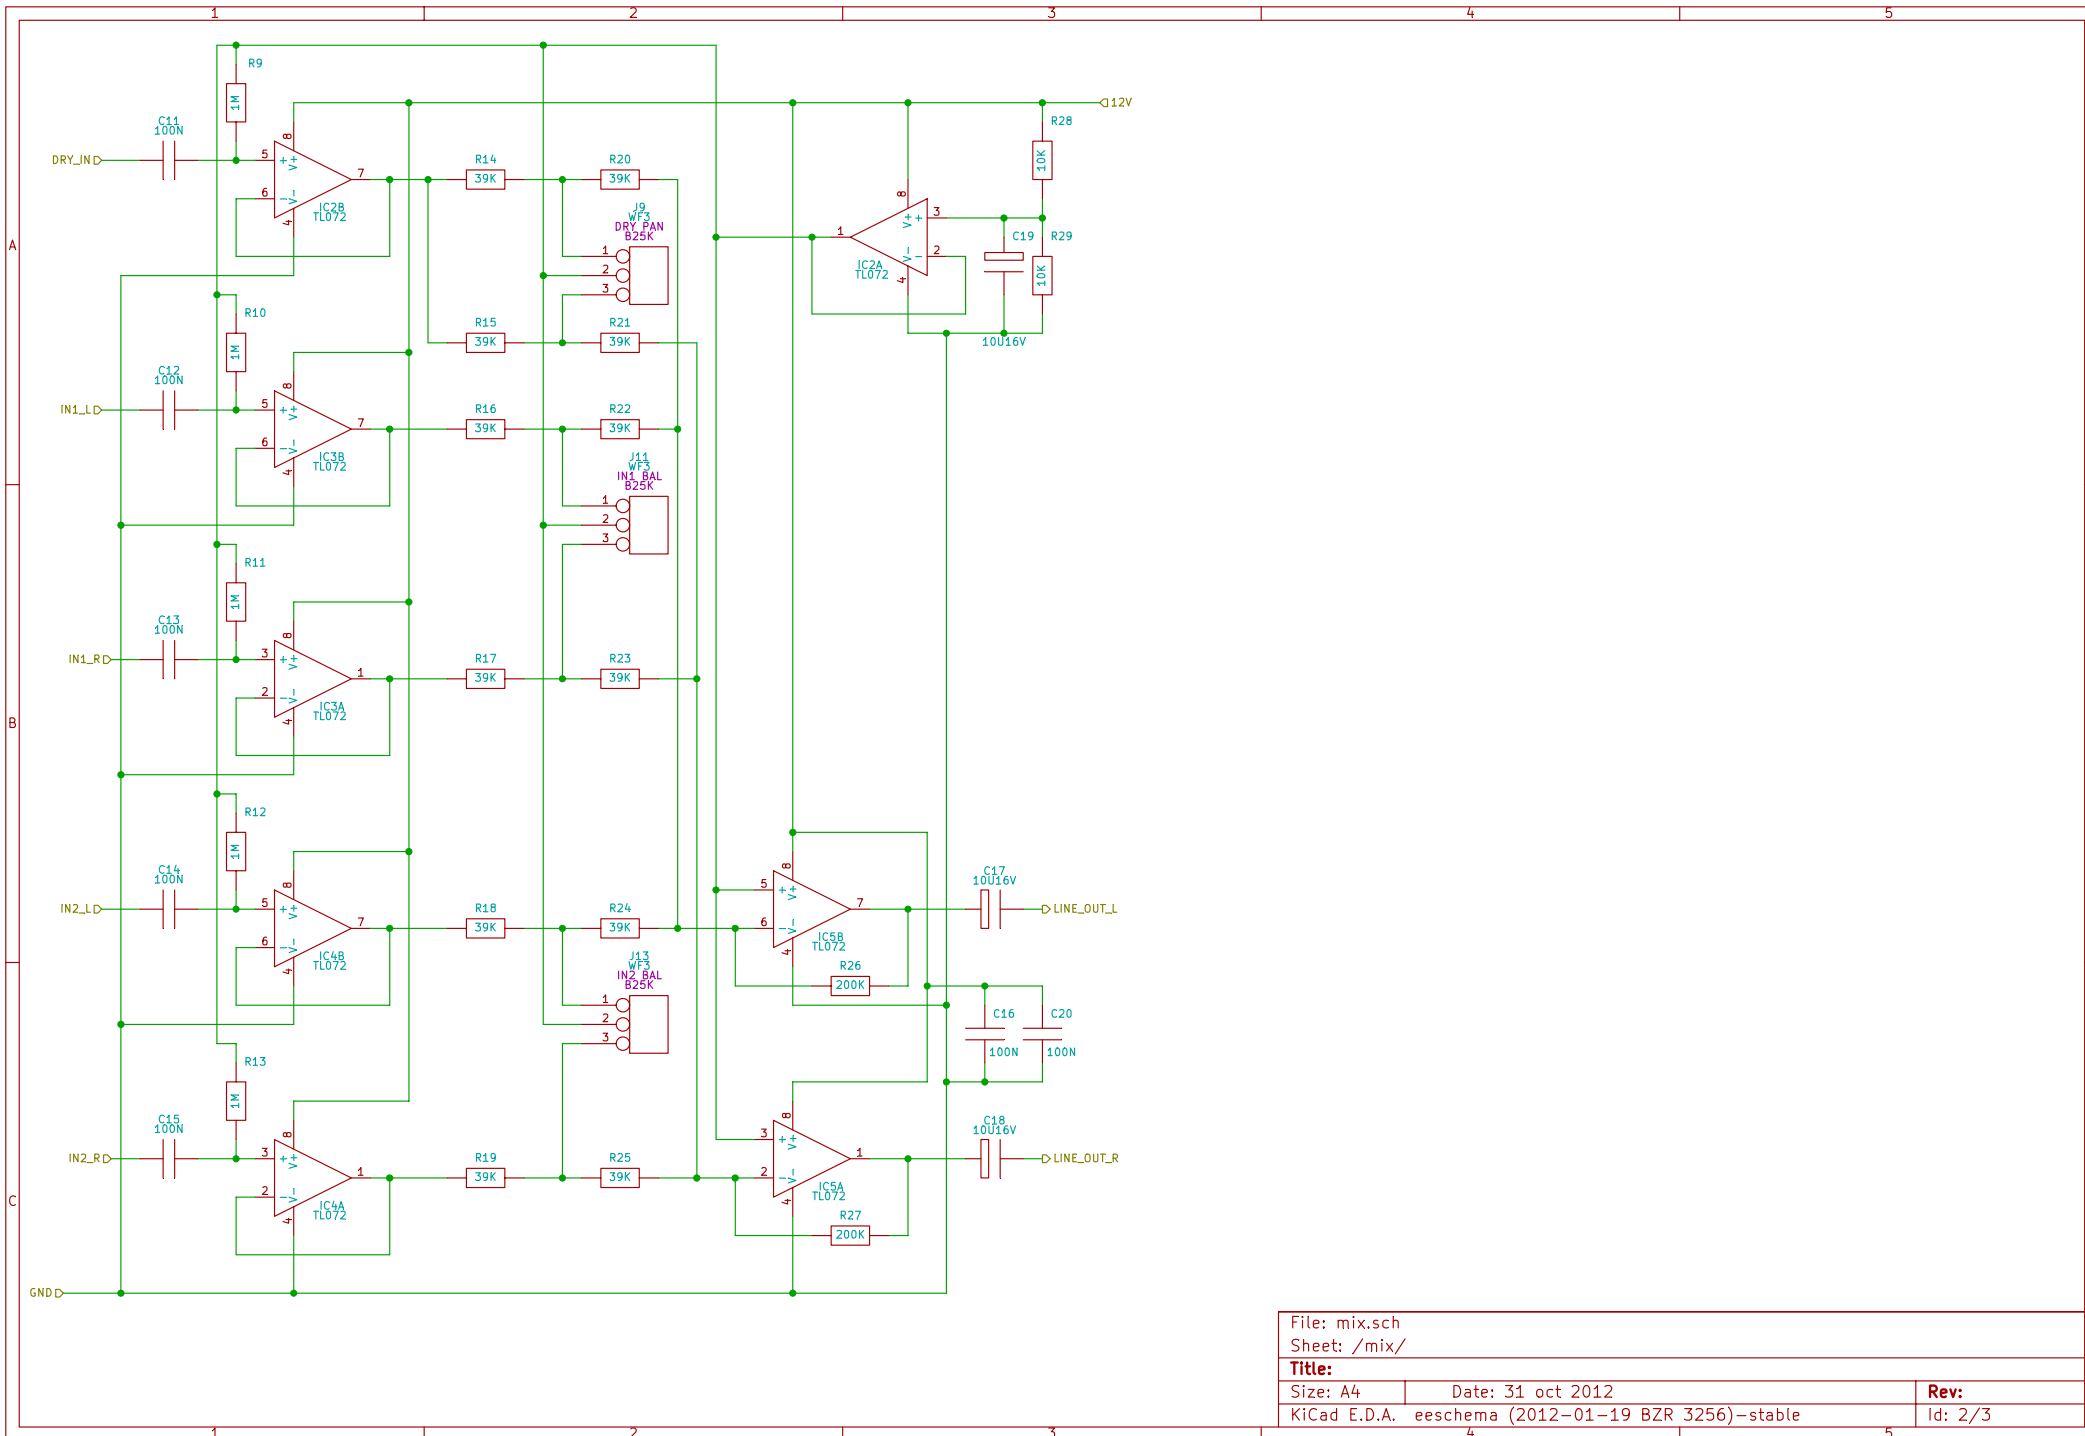

File: Mixer.sch		
Sheet: /		
Title:		
Size: A4	Date: 31 oct 2012	Rev:
KiCad E.D.A.	eeschema (2012-01-19 BZR 3256)-stable	Id: 1/3

File: mix.sch		Sheet: /mix/	
Title:			
Size: A4	Date: 31 oct 2012		Rev:
KiCad E.D.A. eeschema (2012-01-19 BZR 3256)-stable			Id: 2/3

File: phoneamp.sch		
Sheet: /phoneamp/		
Title:		
Size: A4	Date: 31 oct 2012	Rev:
KiCad E.D.A. eeschema (2012-01-19 BZR 3256)-stable		Id: 3/3